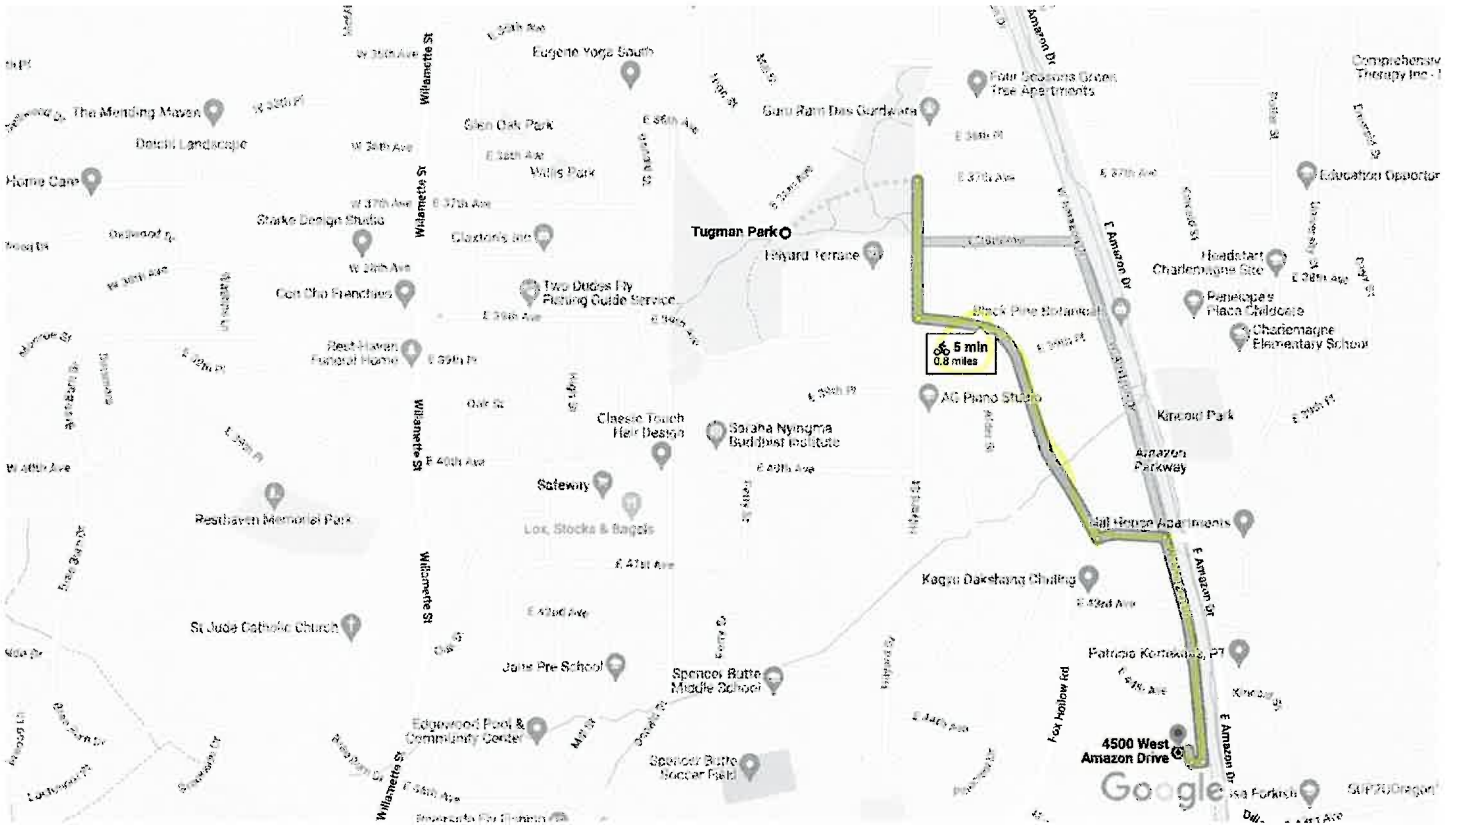

Tugman Park, 3666 Hilyard St, Eugene, OR 97405 to 4500 W Amazon Dr, Eugene, OR 97405

Bicycle 0.8 mile, 5 min

Bikers can start at Tugman. Volunteers should arrive at 7:45am and plan to leave at 8am to arrive at Ridgeline on time. Walkers will start at Kincaid Park.

Map data ©2023 Google 500 ft

via Dillard Rd and W Amazon Dr 5 min 0.8 mile

via W Amazon Dr 4 min 0.8 mile

All routes are mostly flat